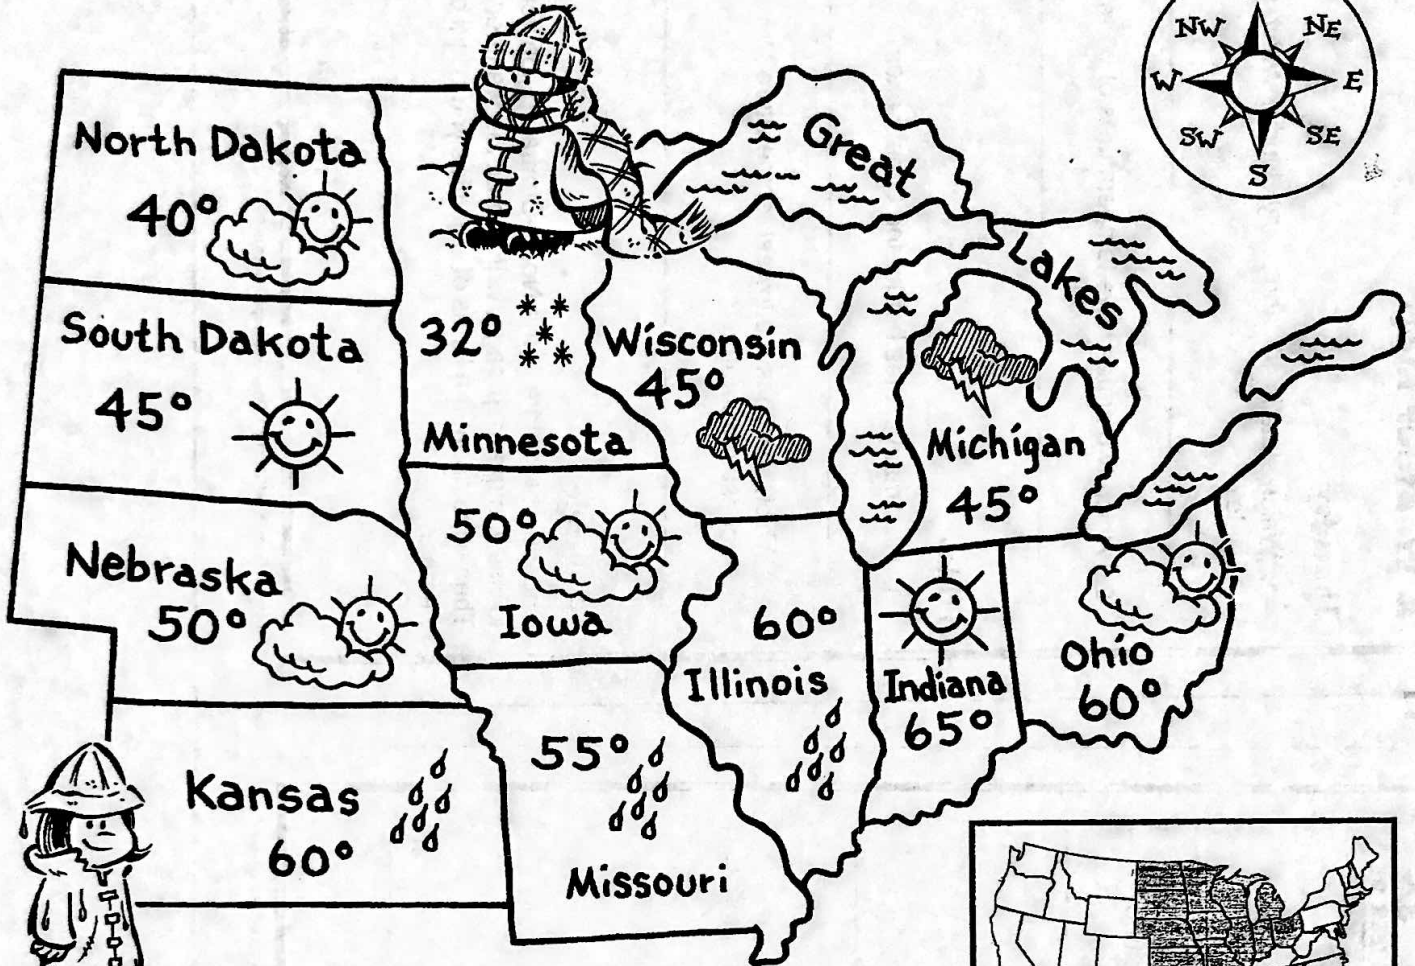

A Weather Map

The North-Central Region of the United States

MAP KEY

sunny	partly cloudy	snow
		50°
thunderstorms	rain	temperature

The North-Central Region of the United States

A Weather Map

Monday

1. How many states are shown on the map?

2. In which region of the United States are the states located?

Tuesday

1. What is the weather like in Kansas?

2. What is the weather like in Nebraska?

Wednesday

1. What is the weather like in Wisconsin and Michigan?

2. In which state is it snowing?

A Weather Map

Thursday

1. Which state is 40° and partly cloudy? Which state is south of this state?

2. Which two states have temperatures of 60° and rain?

Friday

1. How many states border the Great Lakes?

2. Which state has the lowest temperature? Which state has the highest temperature?

Challenge

Choose which state in the North-Central region you would like to visit. On the map page, write about the weather in that state. Then write about the kinds of activities you could do in that kind of weather.