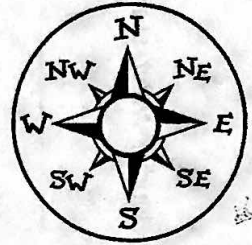

A Weather Map

The North-Central Region of the United States

MAP KEY

sunny	partly cloudy	snow
		50°
thunderstorms	rain	temperature

The North-Central Region of the United States

A Weather Map

Monday

1. How many states are shown on the map?